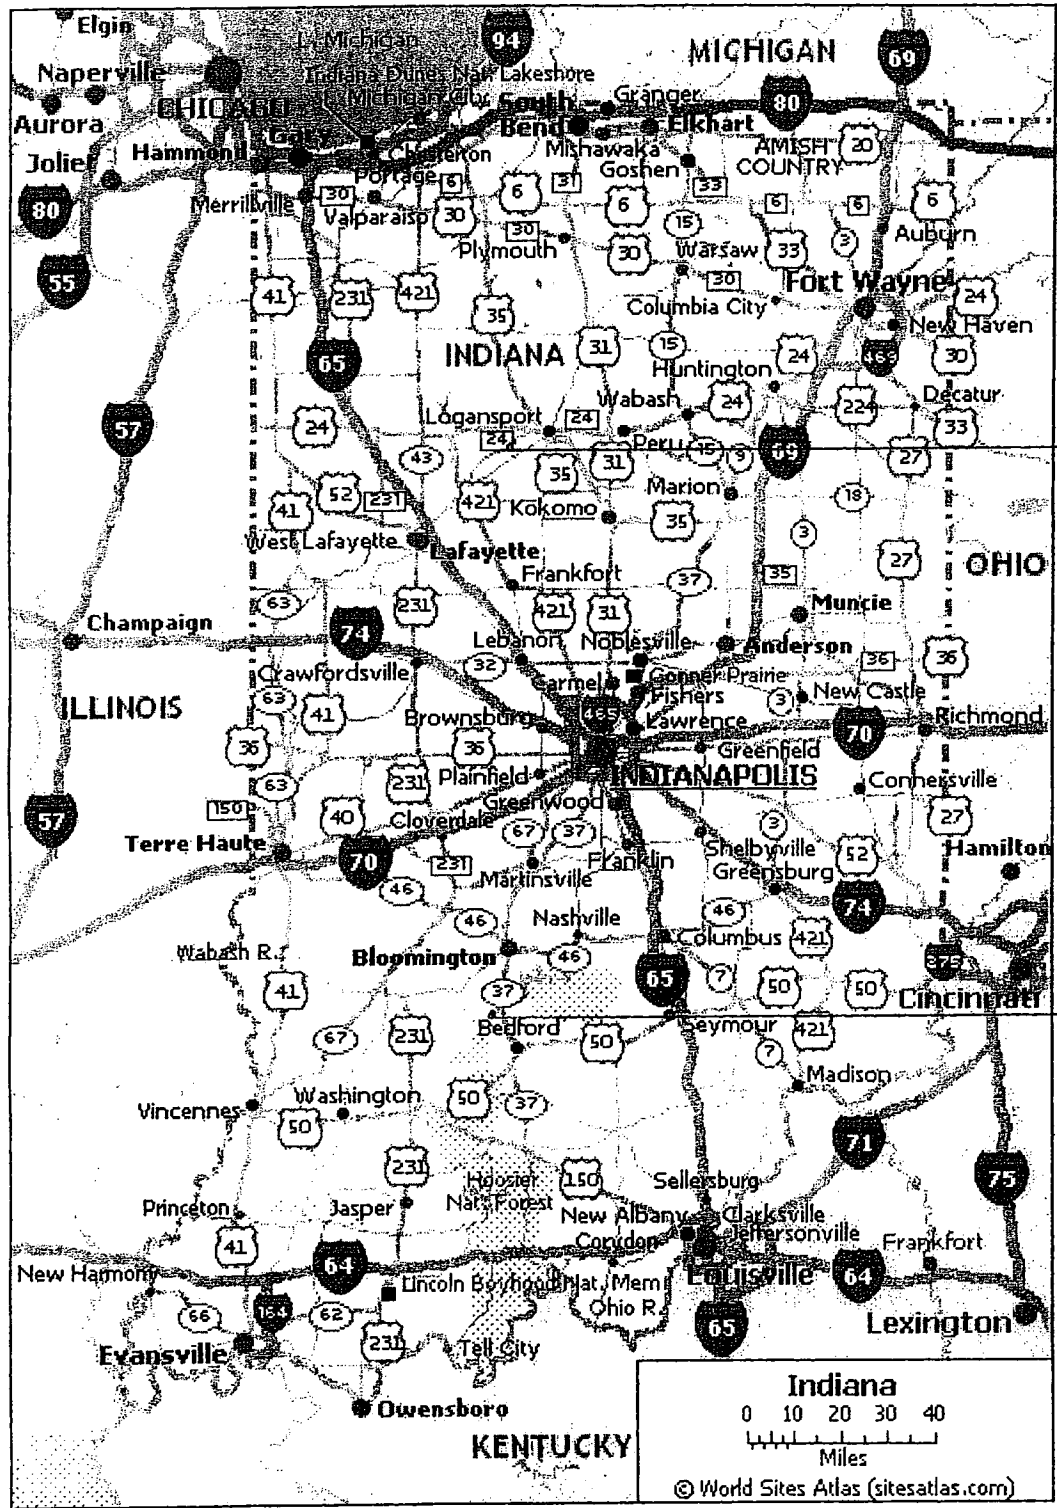

**DIRECTIONS TO OUR NORTHERN TRAINING SITE - TOW PATH RANCH**

Take State Road #24 to approximately 3 miles West of Logansport and turn South at our sign (Tow Path Ranch Training Site) and progress on the river road for four (4) miles to our property. The Training Fund property is well marked and just West of Georgetown, a small town on the Wabash River.

Take State Road #37 to Oolitic, IN turn-off, Oolitic is located three miles North of Bedford. Turn off State Road #37 at the traffic light (Oolitic exit and proceed West one (1) mile to the Institute, which is on the right.